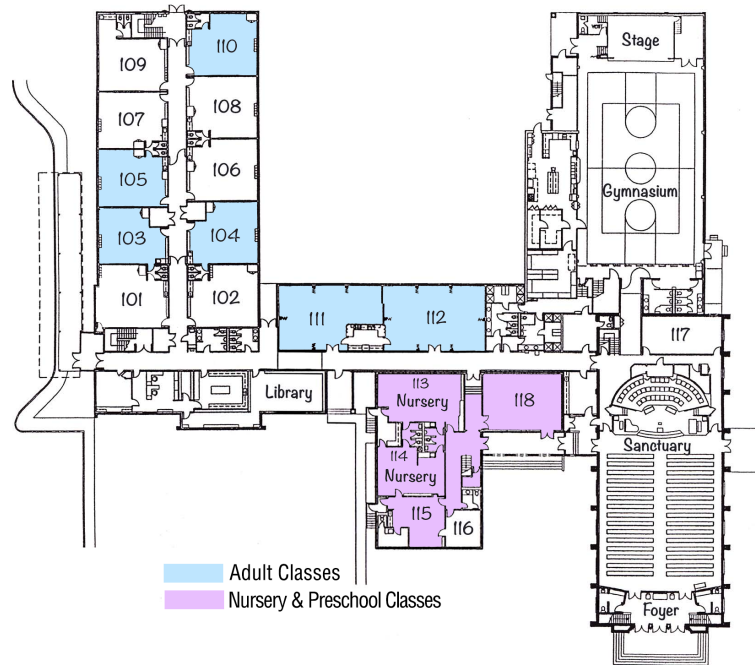

# CHURCH CAMPUS MAP & FACILITIES

## CHURCH 1st FLOOR

### ADULT CLASSES:

- Choices (various ages) - Room 103
- Adult 4 (50-60's) - Room 105
- Adult 1 (Sr. Adults) - Room 112
- Joy (Sr. Ladies) Room - Room 112
- Scripture Searchers (Sr. Men) - Room 111
- Friendship (Sr. Ladies) - Room 104